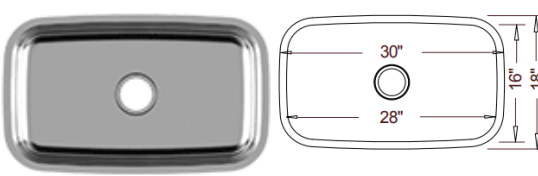

# Stock Sinks

**Kitchen Sinks:** 18G Stainless Steel (matching grid available)

**ST-2318 \$240**

**MP-2718 \$385**

**ST-3118 \$365**

**MP-3118 \$500**

**ST-3218 \$365**

**MP-5050 \$500**