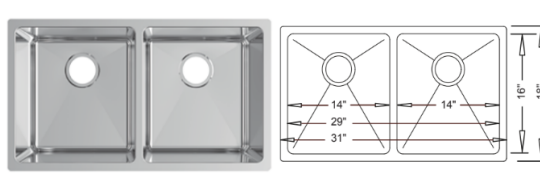

# Stock Sinks

**Kitchen Sinks:** 18G Stainless Steel (matching grid available)

**ST-2318 \$240**

**MP-2718 \$385**

**ST-3118 \$365**

**MP-3118 \$500**

**ST-3218 \$365**

**MP-5050 \$500**