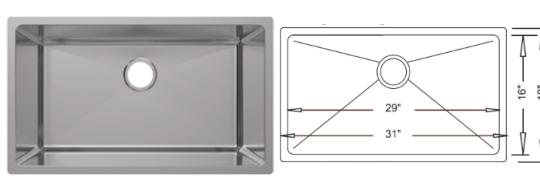

# Stock Sinks

**Kitchen Sinks:** 18G Stainless Steel (matching grid available)

**ST-2318 \$240**

**MP-2718 \$385**

**ST-3118 \$365**

**MP-3118 \$500**

**ST-3218 \$365**

**MP-5050 \$500**