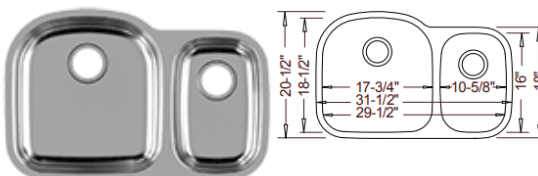

ST-3220 $365