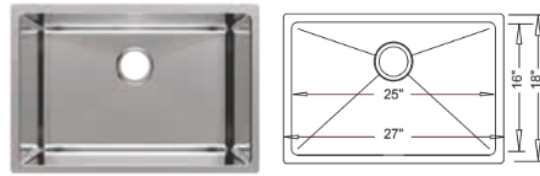

# Stock Sinks

**Kitchen Sinks:** 18G Stainless Steel (matching grid available)

**ST-2318 \$240**

**MP-2718 \$385**

**ST-3118 \$365**

**MP-3118 \$500**

**ST-3218 \$365**

**MP-5050 \$500**