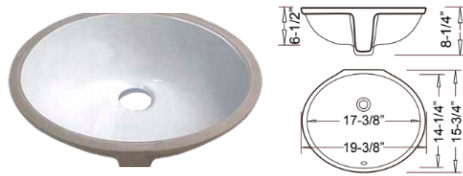

**ST-3220 \$365**

**MP-7030 \$500**

**Porcelain Vanity Sinks:** available in white or bisque

**L2210 \$95**

**L2115 \$130**

**L2209 \$95**

**L1813 \$130**