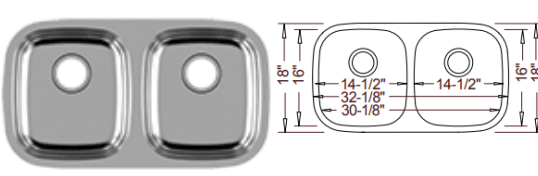

# Stock Sinks

**Kitchen Sinks:** 18G Stainless Steel (matching grid available)

**ST-2318 \$240**

**MP-2718 \$385**

**ST-3118 \$365**

**MP-3118 \$500**

**ST-3218 \$365**

**MP-5050 \$500**