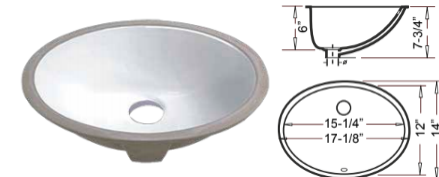

**ST-3220 \$365**

**MP-7030 \$500**

**Porcelain Vanity Sinks:** available in white or bisque

**L2210 \$95**

**L2115 \$130**

**L2209 \$95**

**L1813 \$130**