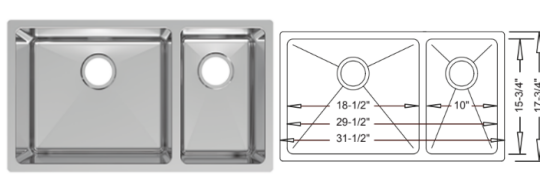

MP-7030 $500