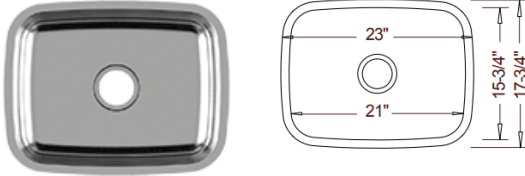

# Stock Sinks

**Kitchen Sinks:** 18G Stainless Steel (matching grid available)

**ST-2318 \$240**

**MP-2718 \$385**

**ST-3118 \$365**

**MP-3118 \$500**

**ST-3218 \$365**

**MP-5050 \$500**