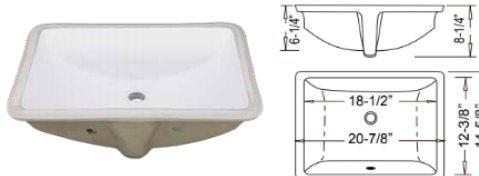

**ST-3220 \$365**

**MP-7030 \$500**

**Porcelain Vanity Sinks:** available in white or bisque

**L2210 \$95**

**L2115 \$130**

**L2209 \$95**

**L1813 \$130**