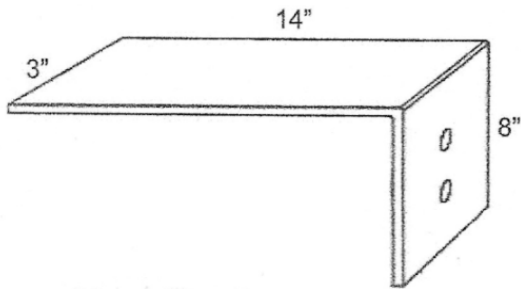

## Stock Steel Supports

**All Sizes: \$75 each**

(Custom brackets available for an additional cost)

Stock L Bracket: \_\_\_\_\_ 3/8" Thick Steel, 3/8" Drilled Holes

Stock Flat Brackets: \_\_\_\_\_ 3/8" Thick Steel, 3/8" Drilled Holes